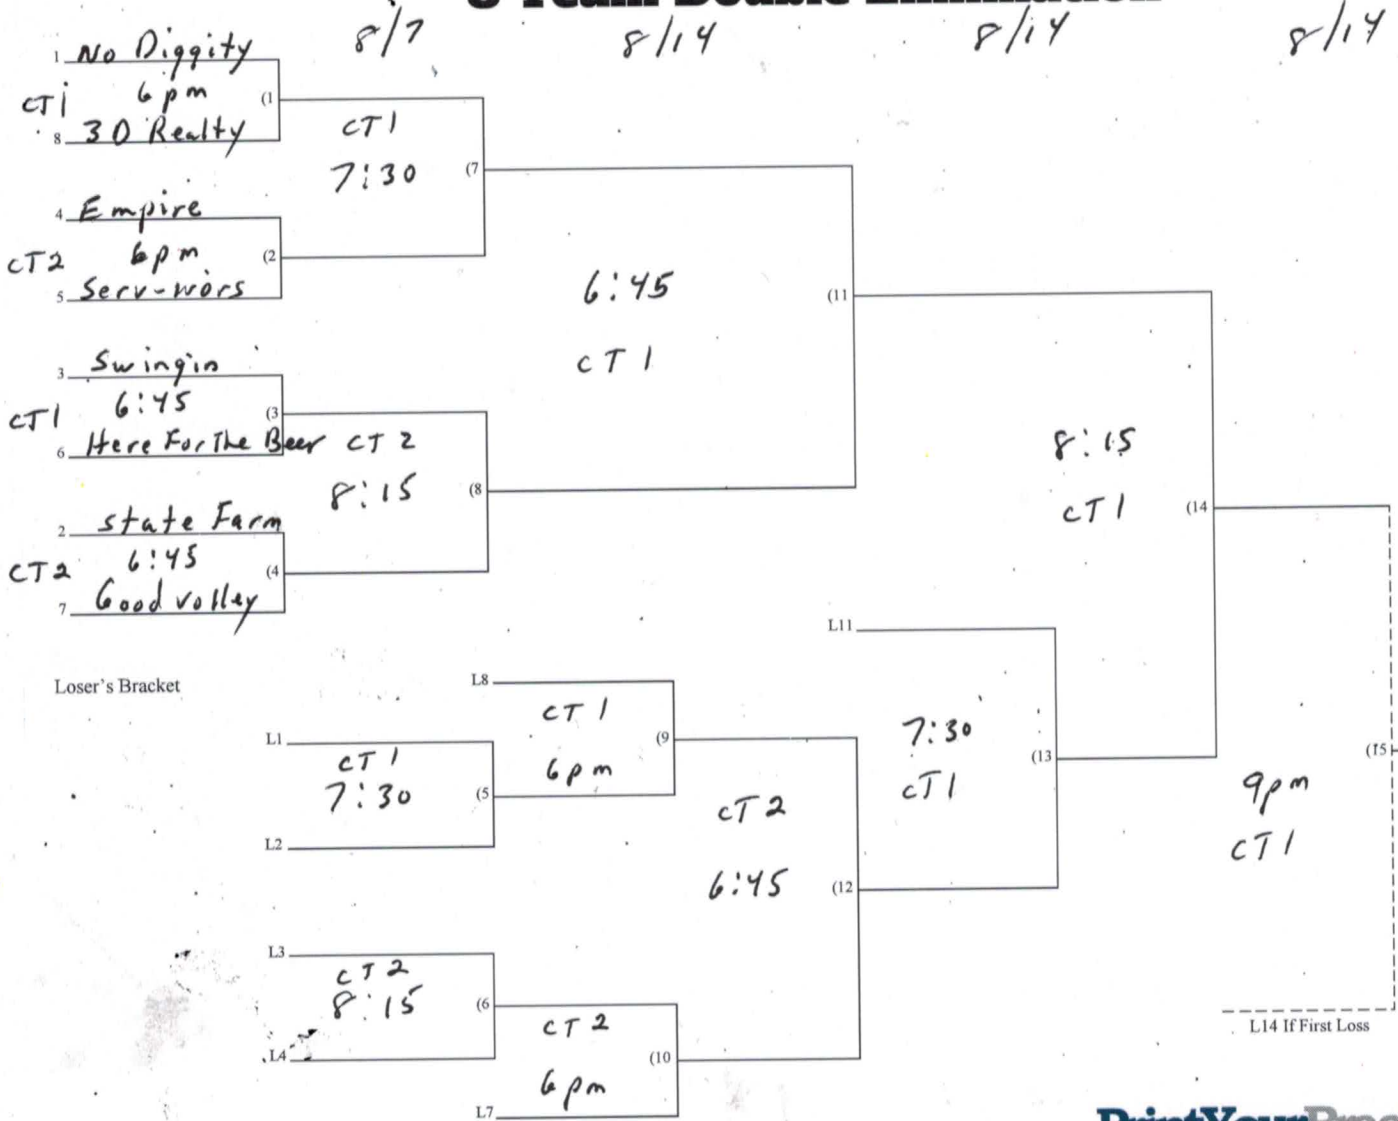

~~Gold~~ Bracket
Silver

8/7

Winner's Bracket

8 Team Double Elimination

Gold Bracket

8/7

Winner's Bracket

8/7

8 Team Double Elimination

8/14

8/14

8/14

1 Allegany
CT3 6pm (1)
8 Boundless

CT3
7:30 (7)

4 Spiked Punch
CT4 6pm (2)
5 Dead End

6:45
CT3 (11)

3 Limestone
CT3 6:45pm (3)
6 Plumbers

8:15
CT3 (8)

8:15
CT3 (14)

2 over The Hill
CT4 6:45pm (4)
7 Sand diggers

Loser's Bracket

L1 7:30
CT3 (5)
L2
L8 6pm
CT3 (9)

7:30
CT3 (13)

L3 8:15
CT4 (6)
L4 6pm
CT4 (10)
L7

6:45
CT4 (12)

9pm
CT3 (15)

L14 If First Loss